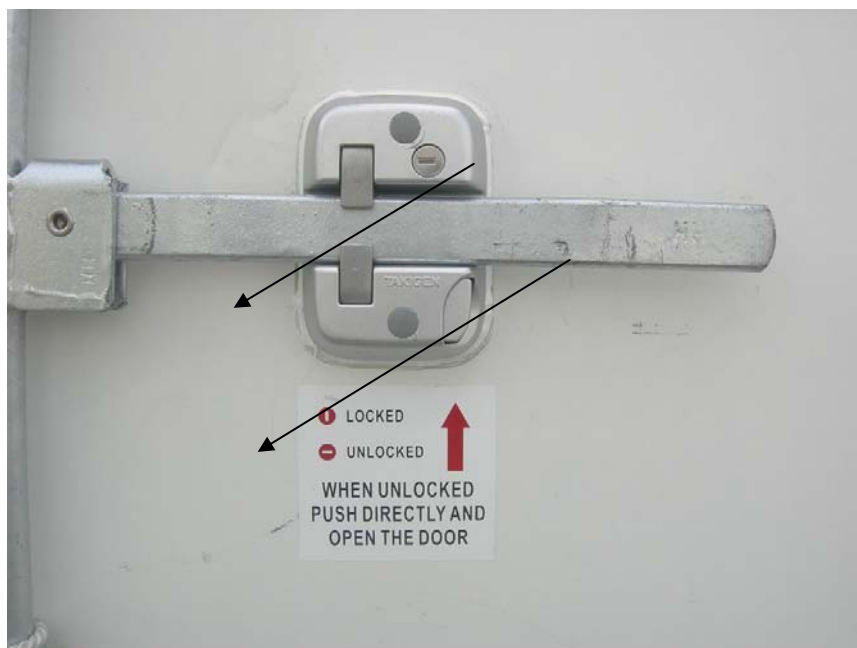

Locking handle bracket pushbutton, and operation manual situation marking decal